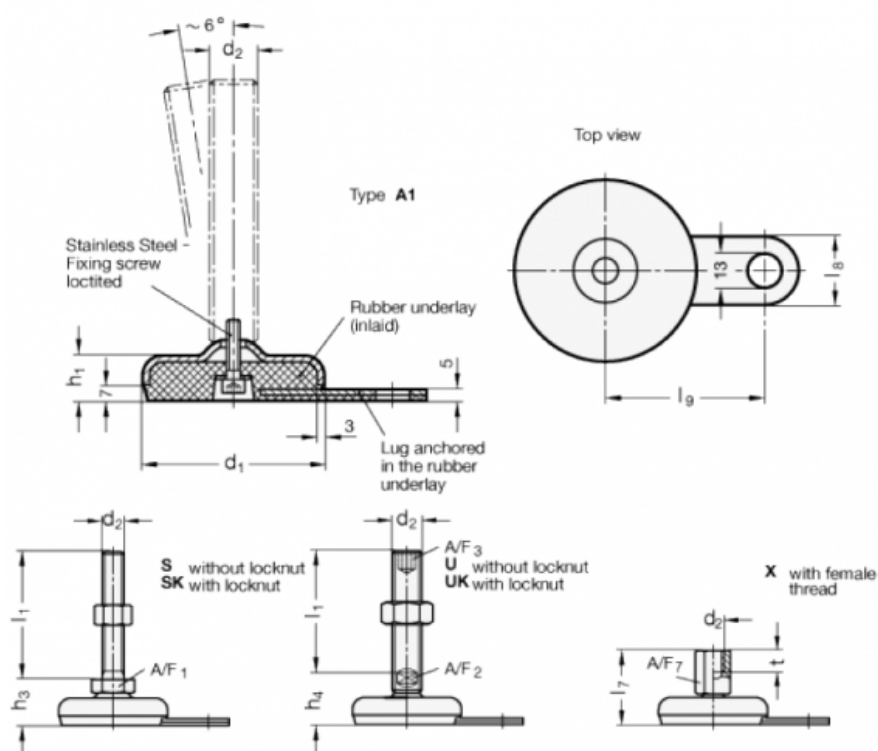

Article number: 2032100M840A1SK

Description: E+G levelling foot
GN 32-100-M8-40-A1-SK

Note: SK With nut, External hexagon at the bottom

Measures

A/F1	= 17
d1	= 100
d2	= M8
h1	= 21
h3	= 29
l1	= 40
l8	= 30
l9	= 80